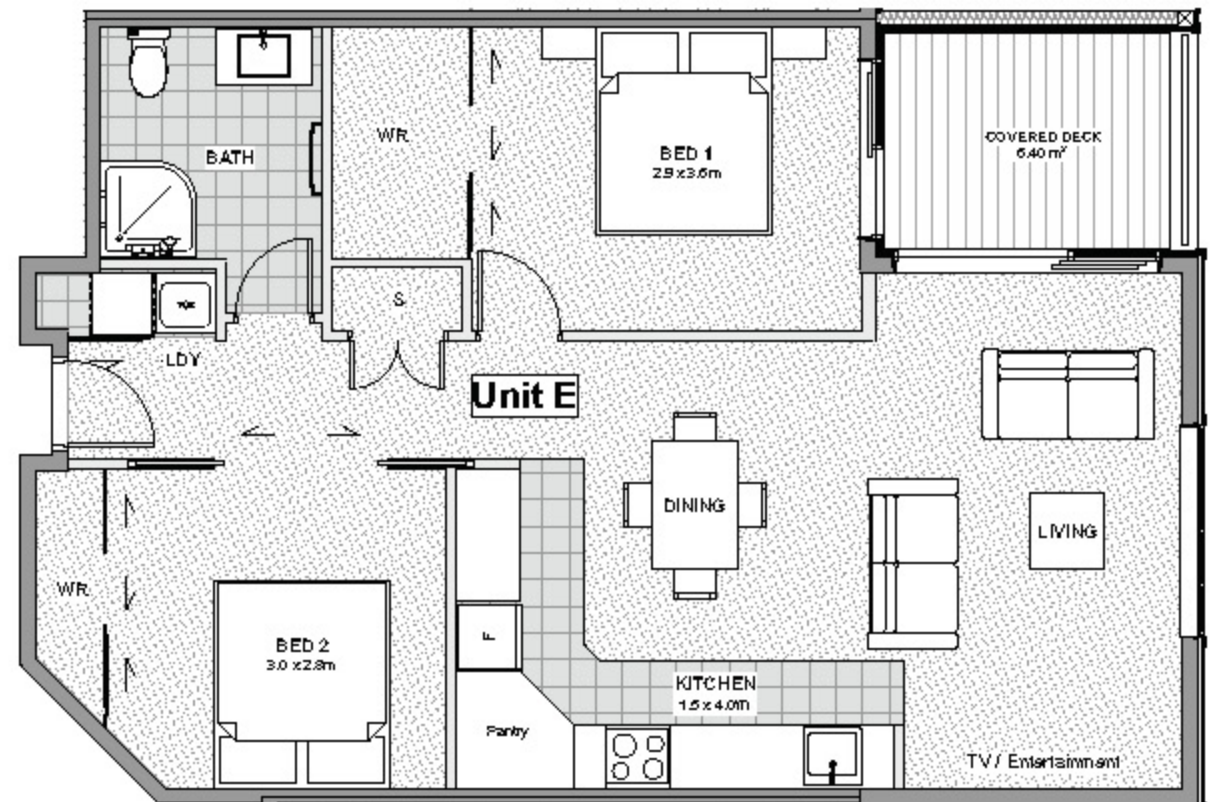

UNIT E:
Floor Area: 71.74 m²
DECK AREA: 6.40m²
TOTAL AREA: 78.14m²

Disclaimer: All images are based on actual design drawings however they are for illustrative purposes and are indicative only. The images and details shown are subject to change.