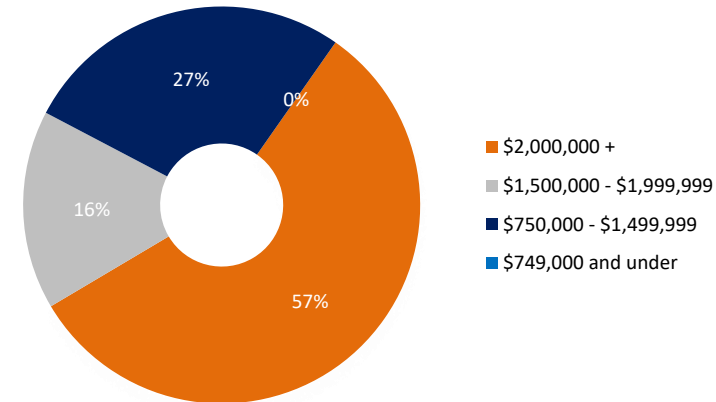

Breakdown of Sales	No of Sales	Values of Sales
$2,000,000 +	21	$ 64,958,000
$1,500,000 - $1,999,999	6	$ 10,620,000
$750,000 - $1,499,999	10	$ 12,129,000
$749,000 and under	0	$ -
Totals	37	$ 87,707,000

Average

$2,370,459

While every effort has been made to ensure that the property information in the publication is accurate we recommend that, before relying on this information you seek independent advice.

Source: Various industry related websites